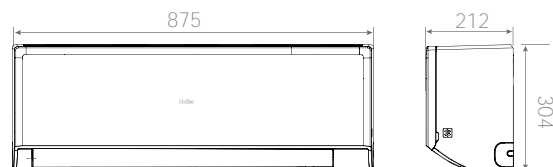

2,5 kW

3,5 kW

5,0 kW

6,8 kW

New features vs Revive

- Outdoor power supply
- Indoor works with multi
- Room card
- Increased efficiency
- Upgraded controller to HE2
- I Feel functionality for added comfort
- Wi-Fi quick pair
- 3-Level Eco

Indoor Unit	Model		AS25RBAHRA-3	AS35RBAHRA-4	AS50RCBHRA-4	AS68RDAHRA-4
Performance data						
Output power - COOLING	nom (min-max)	kW	2,7 (0,7-3,4)	3,2 (0,8-3,8)	4,8 (1,3-5,4)	6,2 (1,3-7,4)
Output power - HEATING	nom (min-max)	kW	2,9 (0,7-3,6)	3,9 (0,7-4,0)	4,8 (1,3-5,4)	6,3 (1,4-7,5)
Power supply		Ph/V/Hz	1/220-240/50	1/220-240/50	1/220-240/50	1/220-240/50
Interconnection cable			4 x 1,0	4 x 1,0	4 x 1,0	4 x 1,0
Treated air volume	H	m3/h	610/550	620	770/810	1100/1000
Indoor Unit						
High sound power - COOLING		dB	54	59	60	64
High sound power - HEATING		dB	54	59	60	64
Sound pressure - COOLING		dB(A)	37/32/28/18	38/33/29/18	44/40/35/28	47/45/37/29
Sound pressure - HEATING		dB(A)	37/32/28/18	38/33/29/18	44/40/35/28	47/45/37/29
Net dimensions	WxDxH	mm	805x199x292	805x199x292	875x212x304	975x222x318
Packaging dimensions	WxDxH	mm	876x365x272	876x272x365	945x390x296	1050x397x301
Net/gross weight		kg	8,8/10,5	8,8/10,9	10,0/12,0	11,6/14,4
Installation data						
Liquid pipe	Ø	mm (inch)	6,35 (1/4)	6,35 (1/4)	6,35 (1/4)	6,35 (1/4)
Gas pipe	Ø	mm (inch)	9,52 (3/8)	9,52 (3/8)	12,70 (1/2)	12,70 (1/2)
Control						
Standard	Remote control		YR-HE2			

AS50