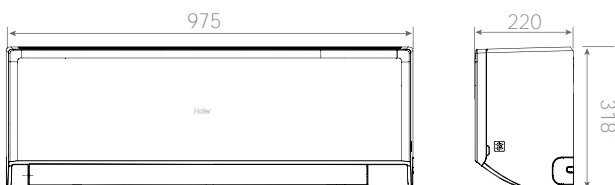

2,5 kW

3,5 kW

5,0 kW

6,8 kW

New features vs Revive

- Outdoor power supply
- Indoor works with multi
- Room card
- Increased efficiency
- Upgraded controller to HE2
- I Feel functionality for added comfort
- Wi-Fi quick pair
- 3-Level Eco

Indoor Unit	Model		AS25RBAHRA-3	AS35RBAHRA-4	AS50RCBHRA-4	AS68RDAHRA-4
Performance data						
Output power - COOLING	nom (min-max)	kW	2,7 (0,7-3,4)	3,2 (0,8-3,8)	4,8 (1,3-5,4)	6,2 (1,3-7,4)
Output power - HEATING	nom (min-max)	kW	2,9 (0,7-3,6)	3,9 (0,7-4,0)	4,8 (1,3-5,4)	6,3 (1,4-7,5)
Power supply		Ph/V/Hz	1/220-240/50	1/220-240/50	1/220-240/50	1/220-240/50
Interconnection cable			4 x 1,0	4 x 1,0	4 x 1,0	4 x 1,0
Treated air volume	H	m3/h	610/550	620	770/810	1100/1000
Indoor Unit						
High sound power - COOLING		dB	54	59	60	64
High sound power - HEATING		dB	54	59	60	64
Sound pressure - COOLING		dB(A)	37/32/28/18	38/33/29/18	44/40/35/28	47/45/37/29
Sound pressure - HEATING		dB(A)	37/32/28/18	38/33/29/18	44/40/35/28	47/45/37/29
Net dimensions	WxDxH	mm	805x199x292	805x199x292	875x212x304	975x222x318
Packaging dimensions	WxDxH	mm	876x365x272	876x272x365	945x390x296	1050x397x301
Net/gross weight		kg	8,8/10,5	8,8/10,9	10,0/12,0	11,6/14,4
Installation data						
Liquid pipe	Ø	mm (inch)	6,35 (1/4)	6,35 (1/4)	6,35 (1/4)	6,35 (1/4)
Gas pipe	Ø	mm (inch)	9,52 (3/8)	9,52 (3/8)	12,70 (1/2)	12,70 (1/2)
Control						
Standard	Remote control		YR-HE2			

AS68