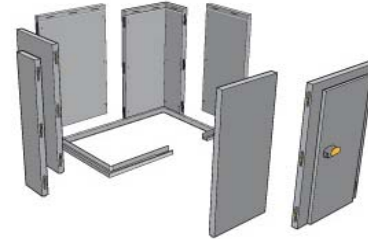

## Isark Chiller (No Floor)

Supplied delivered to UK mainland destination complete with wall panels, door, handle and gasket, roof panels and skirting.

Delivery time typically 48 hours

| Width (mm) | Depth (mm) | Room Height: 2.0m    |             |            | Room Height: 2.4m    |             |            | Racking     |            |
|------------|------------|----------------------|-------------|------------|----------------------|-------------|------------|-------------|------------|
|            |            | Internal Volume (m³) | Part Number | List Price | Internal Volume (m³) | Part Number | List Price | Part Number | List Price |
| 1770       | 970        | 2.49                 | KISPA1608   | £1,806     | 3.00                 | KISPB1608   | £1,913     | KET1608L3A  | £504       |
|            | 1370       | 3.73                 | KISPA1612   | £2,061     | 4.50                 | KISPB1612   | £2,183     | KET1612L3A  | £548       |
|            | 1770       | 4.98                 | KISPA1616   | £2,289     | 6.00                 | KISPB1616   | £2,440     | KET1616L3A  | £599       |
|            | 2170       | 6.22                 | KISPA1620   | £2,477     | 7.50                 | KISPB1620   | £2,674     | KET1620L3A  | £679       |
|            | 2570       | 7.47                 | KISPA1624   | £2,680     | 9.00                 | KISPB1624   | £2,916     | KET1624L3A  | £781       |
|            | 2970       | 8.71                 | KISPA1628   | £2,978     | 10.51                | KISPB1628   | £3,208     | KET1628L3A  | £832       |
|            | 3370       | 9.96                 | KISPA1632   | £3,157     | 12.01                | KISPB1632   | £3,444     | KET1632L3A  | £878       |
| 2170       | 970        | 3.11                 | KISPA2008   | £1,980     | 3.76                 | KISPB2008   | £2,125     | KRT2008L3A  | £585       |
|            | 1370       | 4.67                 | KISPA2012   | £2,248     | 5.67                 | KISPB2012   | £2,408     | KRT2012L3A  | £633       |
|            | 1770       | 6.22                 | KISPA2016   | £2,477     | 7.51                 | KISPB2016   | £2,674     | KRT2016L3A  | £679       |
|            | 2170       | 7.78                 | KISPA2020   | £2,698     | 9.38                 | KISPB2020   | £2,934     | KRT2020L3A  | £825       |
|            | 2570       | 9.34                 | KISPA2024   | £2,967     | 11.26                | KISPB2024   | £3,217     | KRT2024L3A  | £872       |
|            | 2970       | 10.89                | KISPA2028   | £3,207     | 13.14                | KISPB2028   | £3,485     | KRT2028L3A  | £926       |
|            | 3370       | 12.45                | KISPA2032   | £3,414     | 15.01                | KISPB2032   | £3,739     | KRT2032L3A  | £992       |
| 2570       | 1370       | 5.60                 | KISPA2412   | £2,472     | 6.75                 | KISPB2412   | £2,653     | KRT2412L3A  | £734       |
|            | 1770       | 7.47                 | KISPA2416   | £2,680     | 9.00                 | KISPB2416   | £2,916     | KRT2416L3A  | £781       |
|            | 2170       | 9.34                 | KISPA2420   | £2,967     | 11.26                | KISPB2420   | £3,217     | KRT2420L3A  | £872       |
|            | 2570       | 11.20                | KISPA2424   | £3,217     | 13.51                | KISPB2424   | £3,495     | KRT2424L3A  | £976       |
|            | 2970       | 13.07                | KISPA2428   | £3,438     | 15.76                | KISPB2428   | £3,764     | KRT2428L3A  | £1,025     |
|            | 3370       | 14.94                | KISPA2432   | £3,725     | 18.01                | KISPB2432   | £4,065     | KRT2432L3A  | £1,073     |
| 2970       | 1370       | 6.54                 | KISPA2812   | £2,689     | 7.88                 | KISPB2812   | £2,900     | KRT2812L3A  | £785       |
|            | 1770       | 8.71                 | KISPA2816   | £2,978     | 10.51                | KISPB2816   | £3,208     | KRT2816L3A  | £832       |
|            | 2170       | 10.89                | KISPA2820   | £3,207     | 13.14                | KISPB2820   | £3,485     | KRT2820L3A  | £926       |
|            | 2570       | 13.07                | KISPA2824   | £3,438     | 15.76                | KISPB2824   | £3,764     | KRT2824L3A  | £1,025     |
|            | 2970       | 15.25                | KISPA2828   | £3,785     | 18.36                | KISPB2828   | £4,106     | KRT2828L3A  | £1,079     |
|            | 3370       | 17.43                | KISPA2832   | £4,021     | 21.02                | KISPB2832   | £4,389     | KRT2832L3A  | £1,127     |