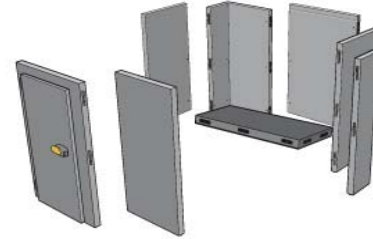

Chiller - With Floor

Isark Chiller (with Floor)

Supplied delivered to UK mainland destination complete with wall panels, door, handle and gasket, roof panels and phenolic resin anti-slip floor.

Delivery time typically 48 hours

Width (mm)	Depth (mm)	Room Height: 2.03m			Room Height: 2.43m			Racking	
		Internal Volume (m³)	Part Number	List Price	Internal Volume (m³)	Part Number	List Price	Part Number	List Price
1770	970	2.34	KISXA1608	£1,879	2.85	KISXB1608	£2,025	KET1608L3A	£504
	1370	3.51	KISXA1612	£2,155	4.28	KISXB1612	£2,315	KET1612L3A	£548
	1770	4.68	KISXA1616	£2,569	5.71	KISXB1616	£2,757	KET1616L3A	£599
	2170	5.86	KISXA1620	£2,777	7.14	KISXB1620	£3,012	KET1620L3A	£679
	2570	7.03	KISXA1624	£3,219	8.56	KISXB1624	£3,468	KET1624L3A	£781
	2970	8.20	KISXA1628	£3,545	9.99	KISXB1628	£3,810	KET1628L3A	£832
	3370	9.37	KISXA1632	£3,830	11.42	KISXB1632	£4,155	KET1632L3A	£878
2170	970	2.93	KISXA2008	£2,095	3.57	KISXB2008	£2,278	KRT2008L3A	£585
	1370	4.40	KISXA2012	£2,392	5.36	KISXB2012	£2,590	KRT2012L3A	£633
	1770	5.86	KISXA2016	£2,777	7.14	KISXB2016	£3,012	KRT2016L3A	£679
	2170	7.32	KISXA2020	£3,107	8.92	KISXB2020	£3,380	KRT2020L3A	£825
	2570	8.79	KISXA2024	£3,404	10.71	KISXB2024	£3,842	KRT2024L3A	£872
	2970	10.25	KISXA2028	£3,816	12.49	KISXB2028	£4,132	KRT2028L3A	£926
	3370	11.72	KISXA2032	£4,136	14.28	KISXB2032	£4,499	KRT2032L3A	£992
2570	1370	5.27	KISXA2412	£2,667	6.42	KISXB2412	£2,849	KRT2412L3A	£734
	1770	7.03	KISXA2416	£3,219	8.56	KISXB2416	£3,468	KRT2416L3A	£781
	2170	8.78	KISXA2420	£3,404	10.70	KISXB2420	£3,842	KRT2420L3A	£872
	2570	10.54	KISXA2424	£3,768	12.84	KISXB2424	£4,074	KRT2424L3A	£976
	2970	12.30	KISXA2428	£4,087	14.99	KISXB2428	£4,413	KRT2428L3A	£1,025
	3370	14.05	KISXA2432	£4,475	17.13	KISXB2432	£4,823	KRT2432L3A	£1,073
2970	1370	6.15	KISXA2812	£2,933	7.49	KISXB2812	£3,136	KRT2812L3A	£785
	1770	8.20	KISXA2816	£3,545	9.99	KISXB2816	£3,810	KRT2816L3A	£832
	2170	10.25	KISXA2820	£3,816	12.49	KISXB2820	£4,132	KRT2820L3A	£926
	2570	12.30	KISXA2824	£4,087	14.99	KISXB2824	£4,413	KRT2824L3A	£1,025
	2970	14.35	KISXA2828	£4,758	17.48	KISXB2828	£5,080	KRT2828L3A	£1,079
	3370	16.40	KISXA2832	£5,036	19.98	KISXB2832	£5,405	KRT2832L3A	£1,127