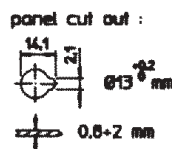

Neon Indicators - Series 43
700-025/026/027

Features

Signal lights with male tabs connections.

Opaque white bodies to improve luminosity.

Dimensions: 13mm diameter (cut out)

Available Colours: Red, Green & Orange

Termination: 6.3mm TABS

Voltage: 230Vac

Operating Manual

Fig.B

Fig.A

Code No	Type	Colour
700-025	Neon	Red
700-026	Neon	Orange
700-027	Fluorescent	Green

Approvals

VDE (0710) at 110V, 230V, 250V and 400V - T90°C to 150°C