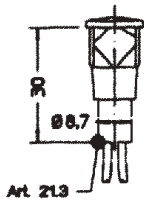

Neon Indicators - Series 43
700-025/026/027

Features

Signal lights with male tabs connections.

Opaque white bodies to improve luminosity.

Dimensions: 13mm diameter (cut out)

Available Colours: Red, Green & Orange

Termination: 6.3mm TABS

Voltage: 230Vac

Operating Manual

Fig.B

Fig.A

Code No	Type	Colour
700-025	Neon	Red
700-026	Neon	Orange
700-027	Fluorescent	Green

Approvals

VDE (0710) at 110V, 230V, 250V and 400V - T90°C to 150°C