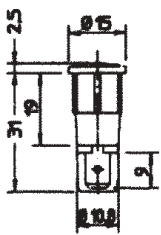

Neon Indicators - Series 43
700-025/026/027

Features

Signal lights with male tabs connections.

Opaque white bodies to improve luminosity.

Dimensions: 13mm diameter (cut out)

Available Colours: Red, Green & Orange

Termination: 6.3mm TABS

Voltage: 230Vac

Operating Manual

Fig.B

Fig.A

Code No	Type	Colour
700-025	Neon	Red
700-026	Neon	Orange
700-027	Fluorescent	Green

Approvals

VDE (0710) at 110V, 230V, 250V and 400V - T90°C to 150°C