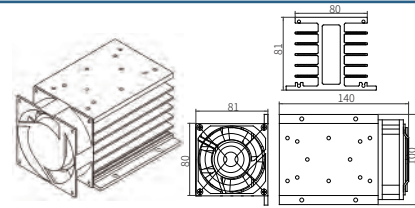

KHS-C110-F Heatsink with Fan
Weight: 830g
Thermal Resistance: 0.4°C/W
Suitable for KSQC, KSI, KSN, KSQF