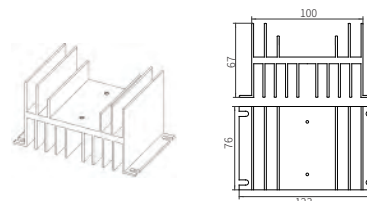

KHS-E76 Heatsink
Weight: 300g
Thermal Resistance: 1.4°C/W
Suitable for KSI, KSID, KSJ, KWR, KSIA, KYR, KSN