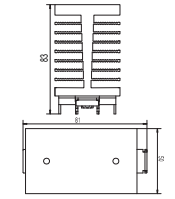

KHS-B70-D Heatsink with DIN Rail
Weight: 290g
Thermal Resistance: 1.9°C/W
Suitable for KSI, KSID, KSJ, KWR, KMB, KMC, KSIA, KYR, KSN

KHS-B90-D Heatsink
Weight: 390g
Thermal Resistance: 1.7°C/W
Suitable for KRB, KSI, KSID, KSN