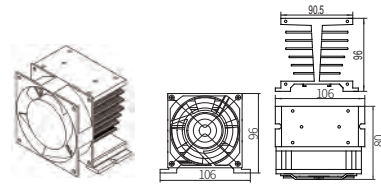

KHS-D50-F Heatsink with Fan
Weight: 645g
Thermal Resistance: 0.6°C/W
Suitable for KSI, KSID, KSJ, KWR, KSIA, KYR, KSN