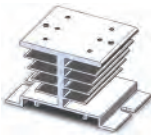

Heatsink

KHS-A32 Heatsink
Weight: 70g
Thermal Resistance: 2.8°C/W
Suitable for KSIM, KSJM

KHS-A50 Heatsink
Weight: 115g
Thermal Resistance: 2.1°C/W
Suitable for KSI, KSJ, KWR, KSIA, KYR, KSIM, KSJM

KHS-B70 Heatsink
Weight: 235g
Thermal Resistance: 1.9°C/W
Suitable for KSI, KSID, KSJ, KWR, KMB, KMC, KSIA, KYR, KSN

KHS-B70-D Heatsink with DIN Rail
Weight: 290g
Thermal Resistance: 1.9°C/W
Suitable for KSI, KSID, KSJ, KWR, KMB, KMC, KSIA, KYR, KSN

KHS-B90-D Heatsink
Weight: 390g
Thermal Resistance: 1.7°C/W
Suitable for KRB, KSI, KSID, KSN