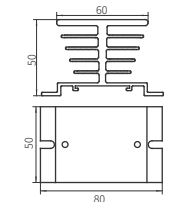

KHS-B70 Heatsink
Weight: 235g
Thermal Resistance: 1.9°C/W
Suitable for KSI, KSID, KSJ, KWR, KMB, KMC, KSIA, KYR, KSN