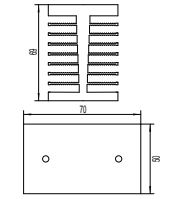

KHS-B70-D Heatsink with DIN Rail
Weight: 290g
Thermal Resistance: 1.9°C/W
Suitable for KSI, KSID, KSJ, KWR, KMB, KMC, KSIA, KYR, KSN

KHS-B90-D Heatsink
Weight: 390g
Thermal Resistance: 1.7°C/W
Suitable for KRB, KSI, KSID, KSN