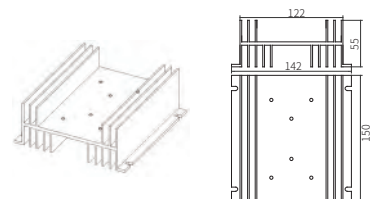

KHS-F150 Heatsink
Weight: 539g
Thermal Resistance: 1.1°C/W
Suitable for KSI, KSID, KSJ, KWR, KYR, KSIA, KSQC, KSQF, KYRT, KSN