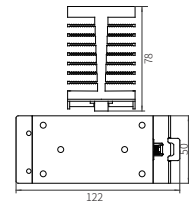

Heatsink

KHS-A32 Heatsink
Weight: 70g
Thermal Resistance: 2.8°C/W
Suitable for KSIM, KSJM

KHS-A50 Heatsink
Weight: 115g
Thermal Resistance: 2.1°C/W
Suitable for KSI, KSJ, KWR, KSIA, KYR, KSIM, KSJM

KHS-B70 Heatsink
Weight: 235g
Thermal Resistance: 1.9°C/W
Suitable for KSI, KSID, KSJ, KWR, KMB, KMC, KSIA, KYR, KSN

KHS-B70-D Heatsink with DIN Rail
Weight: 290g
Thermal Resistance: 1.9°C/W
Suitable for KSI, KSID, KSJ, KWR, KMB, KMC, KSIA, KYR, KSN

KHS-B90-D Heatsink
Weight: 390g
Thermal Resistance: 1.7°C/W
Suitable for KRB, KSI, KSID, KSN