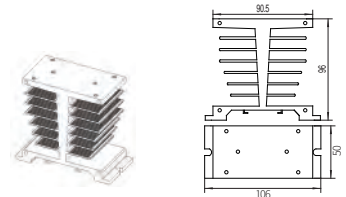

KHS-B70-D Heatsink with DIN Rail
Weight: 290g
Thermal Resistance: 1.9°C/W
Suitable for KSI, KSID, KSJ, KWR, KMB, KMC, KSIA, KYR, KSN

KHS-B90-D Heatsink
Weight: 390g
Thermal Resistance: 1.7°C/W
Suitable for KRB, KSI, KSID, KSN

KHS-C49 Heatsink
Weight: 255g
Thermal Resistance: 1.7°C/W
Suitable for KSI, KSID, KSJ, KWR, KMB, KMC, KSIA, KYR, KSN

KHS-C110 Heatsink
Weight: 560g
Thermal Resistance: 0.9°C/W
Suitable for KSI, KSID, KSJ, KWR, KYR, KSIA, KSQC, KMS, KMT, KMTY, KSQF, KYRT, KMTYM, KRB, KSN

KHS-C110-F Heatsink with Fan
Weight: 830g
Thermal Resistance: 0.4°C/W
Suitable for KSQC, KSI, KSN, KSQF

KHS-D50 Heatsink
Weight: 375g
Thermal Resistance: 1.6°C/W
Suitable for KSI, KSID, KSJ, KWR, KSIA, KYR, KSN