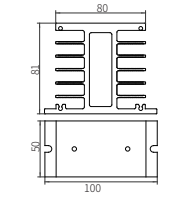

KHS-C110 Heatsink
Weight: 560g
Thermal Resistance: 0.9°C/W
Suitable for KSI, KSID, KSJ, KWR, KYR, KSIA, KSQC, KMS, KMT, KMTY, KSQF, KYRT, KMTYM, KRB, KSN