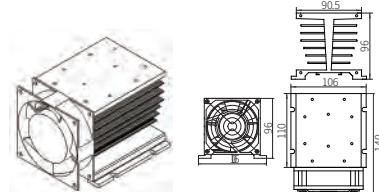

KHS-D110-F Heatsink with Fan
Weight: 1095g
Thermal Resistance: 0.35°C/W
Suitable for KSI, KSID, KSJ, KWR, KYR, KSIA, KSQC, KSQF, KYRT, KSN