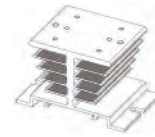

Heatsink

KHS-A32 Heatsink
Weight: 70g
Thermal Resistance: 2.8°C/W
Suitable for KSIM, KSJM

KHS-A50 Heatsink
Weight: 115g
Thermal Resistance: 2.1°C/W
Suitable for KSI, KSJ, KWR, KSIA, KYR, KSIM, KSJM

KHS-B70 Heatsink
Weight: 235g
Thermal Resistance: 1.9°C/W
Suitable for KSI, KSID, KSJ, KWR, KMB, KMC, KSIA, KYR, KSN

KHS-B70-D Heatsink with DIN Rail
Weight: 290g
Thermal Resistance: 1.9°C/W
Suitable for KSI, KSID, KSJ, KWR, KMB, KMC, KSIA, KYR, KSN

KHS-B90-D Heatsink
Weight: 390g
Thermal Resistance: 1.7°C/W
Suitable for KRB, KSI, KSID, KSN