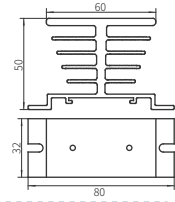

Heatsink

KHS-A32 Heatsink
Weight: 70g
Thermal Resistance: 2.8°C/W
Suitable for KSIM, KSJM

KHS-A50 Heatsink
Weight: 115g
Thermal Resistance: 2.1°C/W
Suitable for KSI, KSJ, KWR, KSIA, KYR, KSIM, KSJM

KHS-B70 Heatsink
Weight: 235g
Thermal Resistance: 1.9°C/W
Suitable for KSI, KSID, KSJ, KWR, KMB, KMC, KSIA, KYR, KSN

KHS-B70-D Heatsink with DIN Rail
Weight: 290g
Thermal Resistance: 1.9°C/W
Suitable for KSI, KSID, KSJ, KWR, KMB, KMC, KSIA, KYR, KSN

KHS-B90-D Heatsink
Weight: 390g
Thermal Resistance: 1.7°C/W
Suitable for KRB, KSI, KSID, KSN