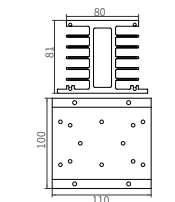

Heatsink

KHS-A32 Heatsink
Weight: 70g
Thermal Resistance: 2.8°C/W
Suitable for KSIM, KSJM

KHS-A50 Heatsink
Weight: 115g
Thermal Resistance: 2.1°C/W
Suitable for KSI, KSJ, KWR, KSIA, KYR, KSIM, KSJM

KHS-B70 Heatsink
Weight: 235g
Thermal Resistance: 1.9°C/W
Suitable for KSI, KSID, KSJ, KWR, KMB, KMC, KSIA, KYR, KSN

KHS-B70-D Heatsink with DIN Rail
Weight: 290g
Thermal Resistance: 1.9°C/W
Suitable for KSI, KSID, KSJ, KWR, KMB, KMC, KSIA, KYR, KSN

KHS-B90-D Heatsink
Weight: 390g
Thermal Resistance: 1.7°C/W
Suitable for KRB, KSI, KSID, KSN

KHS-C49 Heatsink
Weight: 255g
Thermal Resistance: 1.7°C/W
Suitable for KSI, KSID, KSJ, KWR, KMB, KMC, KSIA, KYR, KSN

KHS-C110 Heatsink
Weight: 560g
Thermal Resistance: 0.9°C/W
Suitable for KSI, KSID, KSJ, KWR, KYR, KSIA, KSQC, KMS, KMT, KMTY, KSQF, KYRT, KMTYM, KRB, KSN