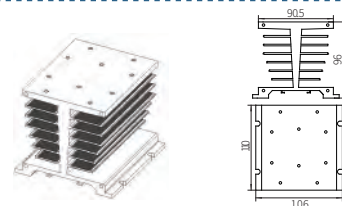

KHS-D110 Heatsink
Weight: 825g
Thermal Resistance: 0.8°C/W
Suitable for KSI, KSID, KSJ, KWR, KYR, KSIA, KSQC, KYRT, KSQF, KSN